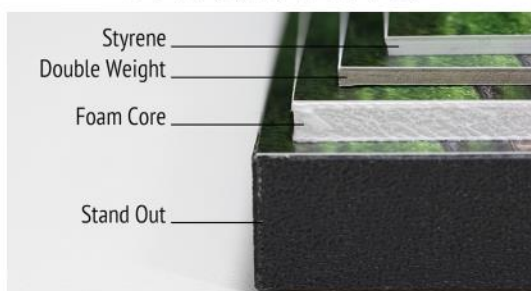

Lustre (default)

Metallic

TEXTURE

Canvas

Linen

Pebble

MOUNTING

FRAMING